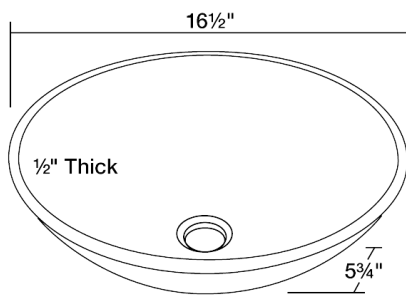

Glass Vessel Bathroom Sink

S236

16 1/2" x 16 1/2" x 5 3/4"

Our line of glass sinks will add elegant beauty to your bathroom. They are manufactured using fully tempered glass, which is stronger and can withstand higher temperatures than normal glass. The glass is nonporous and will not absorb odor or stains making it a very clean option. Our glass sinks are covered by a limited lifetime warranty.

Dimensions

Accessories

Features

Tech Specs

- Tempered Glass
- Lifetime Warranty
- Foil-Undertone Glass Sink