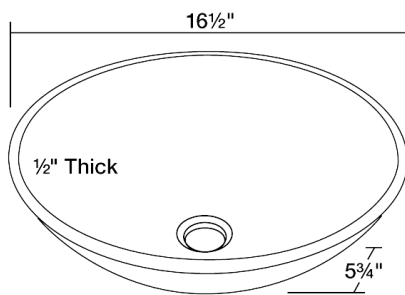

Glass Vessel Bathroom Sink

S236

16 1/2" x 16 1/2" x 5 3/4"

Our line of glass sinks will add elegant beauty to your bathroom. They are manufactured using fully tempered glass, which is stronger and can withstand higher temperatures than normal glass. The glass is nonporous and will not absorb odor or stains making it a very clean option. Our glass sinks are covered by a limited lifetime warranty.

Dimensions

Accessories

Features

Tech Specs

- Tempered Glass
- Lifetime Warranty
- Foil-Undertone Glass Sink